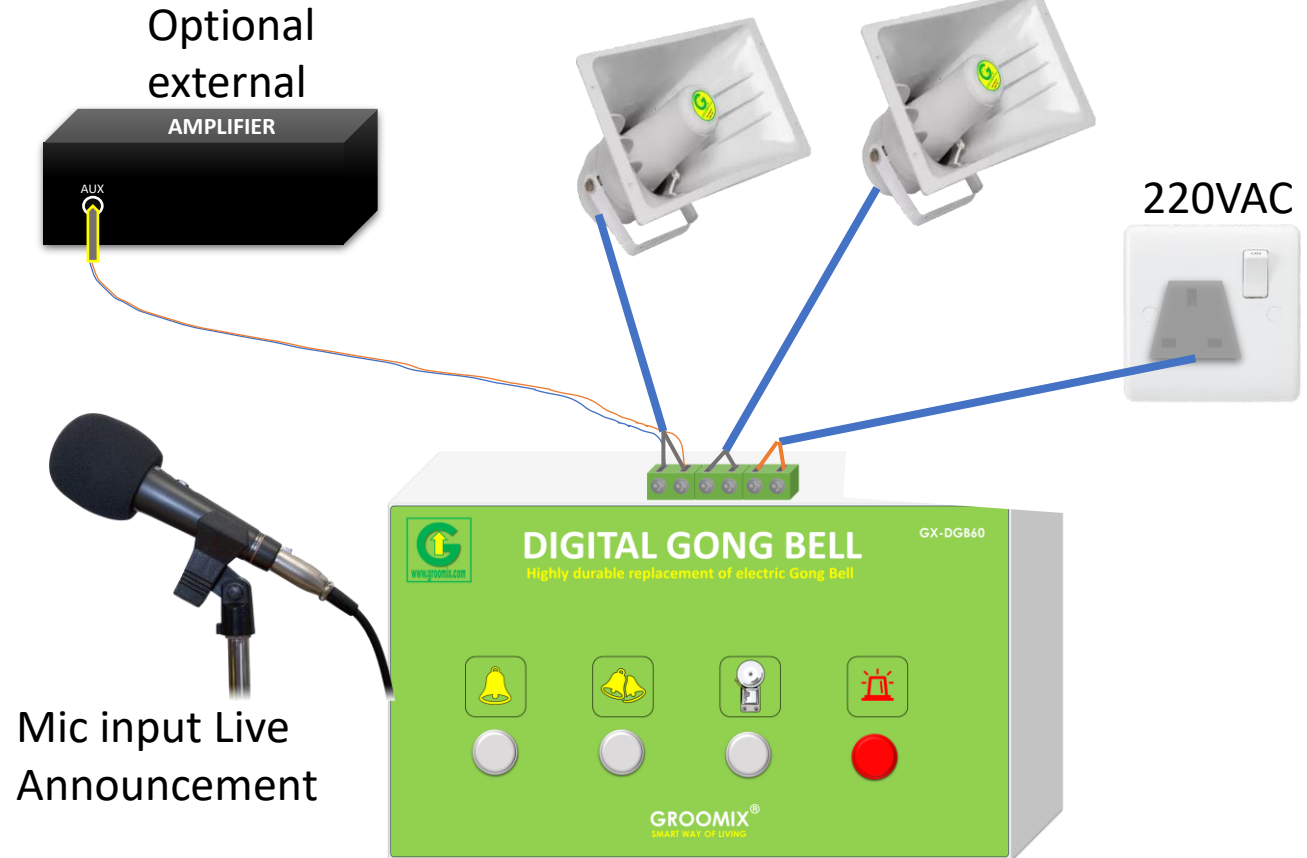

DIGITAL GONG BELL (GX-DGB60)

Manual

Customer support:
+91-9125110098
Timing: 10am – 6pm

Connection diagram

Add multiple Loudspeaker total output power is 60W

Press this button for Single gong bell output

Press this button for 30 second multiple gong bell output

Press this button for 30 second multiple electric bell output

Press this button for hooter sound output

DIGITAL GONG BELL (GX-DGB60)

Manual

Customer support:
+91-9125110098
Timing: 10am – 6pm

Connection diagram

Add multiple Loudspeaker total output power is 60W

Press this button for Single gong bell output

Press this button for 30 second multiple gong bell output

Press this button for 30 second multiple electric bell output

Press this button for hooter sound output