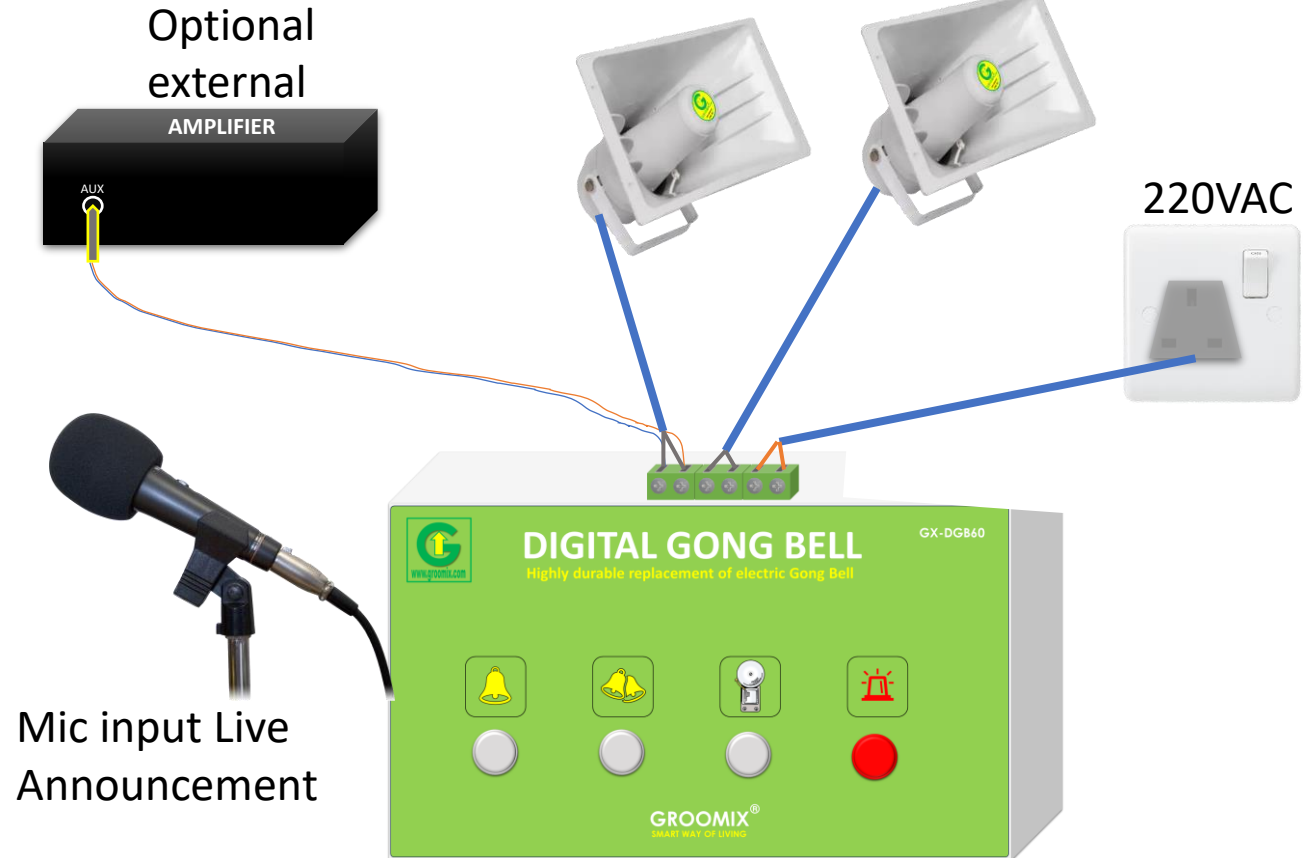

DIGITAL GONG BELL (GX-DGB60)

Manual

Customer support:
+91-9125110098
Timing: 10am – 6pm

Connection diagram

Add multiple Loudspeaker total output power is 60W

Press this button for Single gong bell output

Press this button for 30 second multiple gong bell output

Press this button for 30 second multiple electric bell output

Press this button for hooter sound output

DIGITAL GONG BELL (GX-DGB60)

Manual

Customer support:
+91-9125110098
Timing: 10am – 6pm

Connection diagram

Add multiple Loudspeaker total output power is 60W

Press this button for Single gong bell output

Press this button for 30 second multiple gong bell output

Press this button for 30 second multiple electric bell output

Press this button for hooter sound output